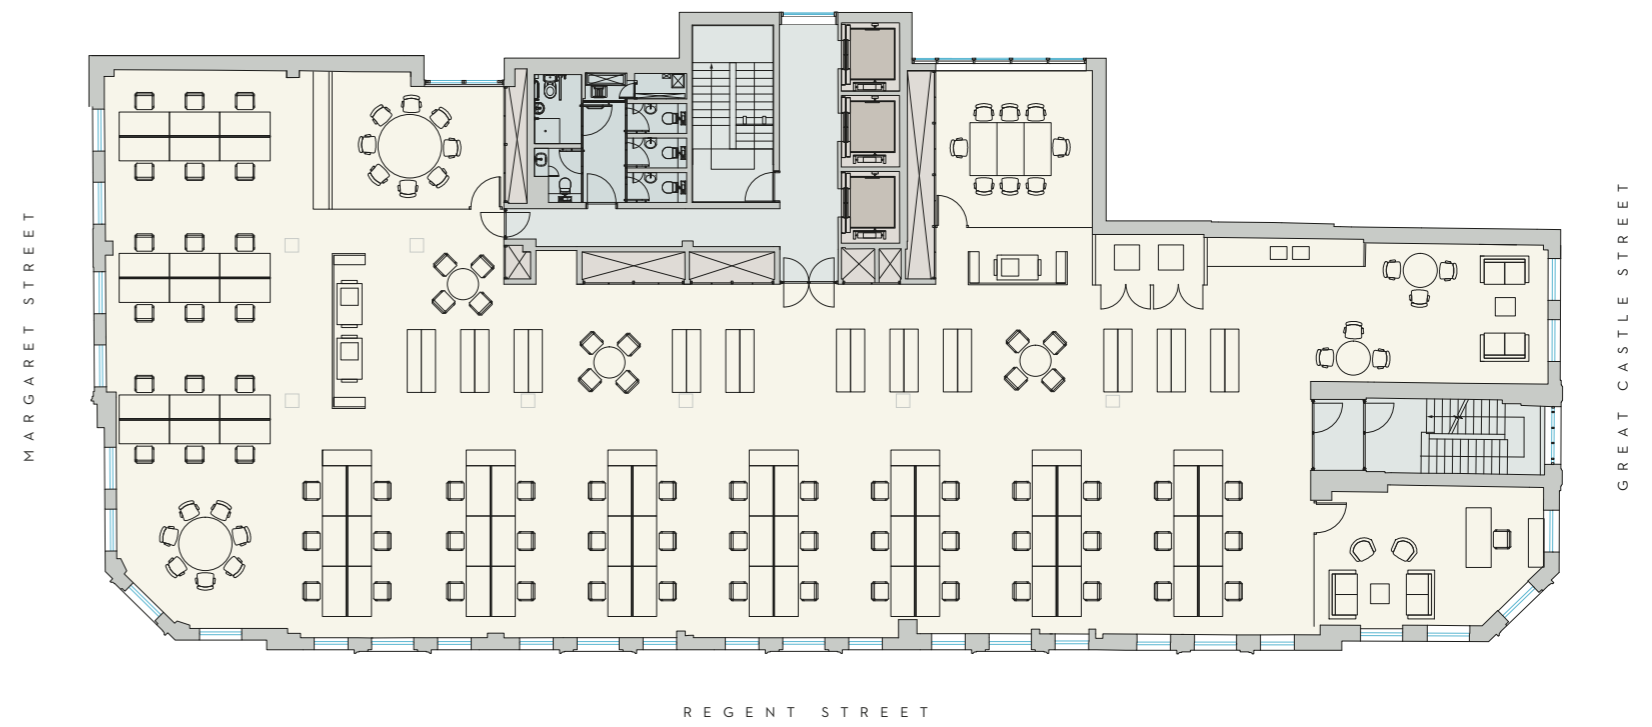

INDICATIVE CELLULAR LAYOUT
(BASED ON FIRST FLOOR)

| | |
|-------------------------|-------------------------|
| Open plan workstations | 24 |
| Single cellular offices | 18 |
| Total headcount | 42 |
| Occupancy ratio | 1:158 sq ft / 1:15 sq m |

INDICATIVE OPEN LAYOUT
(BASED ON TYPICAL FLOOR)

| | |
|-------------------------|-------------------------|
| Open plan workstations | 60 |
| Single cellular offices | 1 |
| Total headcount | 61 |
| Occupancy ratio | 1:108 sq ft / 1:10 sq m |

- OFFICE
- COMMON
- LIFTS
- TOILETS
- PLANT

Not to scale.
For identification purposes only.