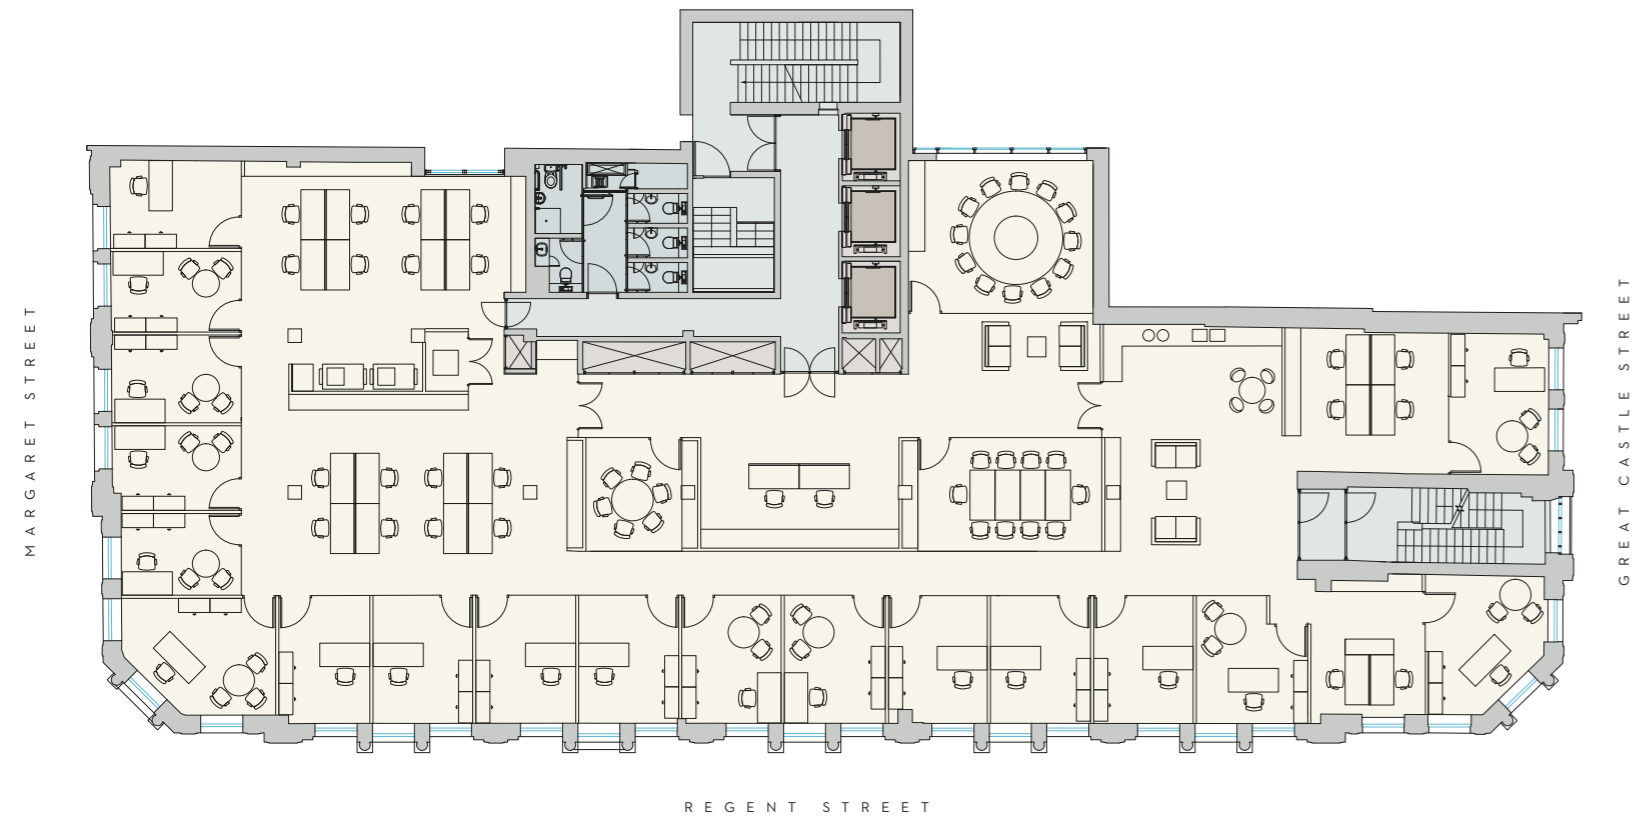

INDICATIVE CELLULAR LAYOUT
(BASED ON FIRST FLOOR)

| | |
|-------------------------|-------------------------|
| Open plan workstations | 24 |
| Single cellular offices | 18 |
| Total headcount | 42 |
| Occupancy ratio | 1:158 sq ft / 1:15 sq m |

INDICATIVE OPEN LAYOUT
(BASED ON TYPICAL FLOOR)

| | |
|-------------------------|-------------------------|
| Open plan workstations | 60 |
| Single cellular offices | 1 |
| Total headcount | 61 |
| Occupancy ratio | 1:108 sq ft / 1:10 sq m |

- OFFICE
- COMMON
- LIFTS
- TOILETS
- PLANT

Not to scale.
For identification purposes only.