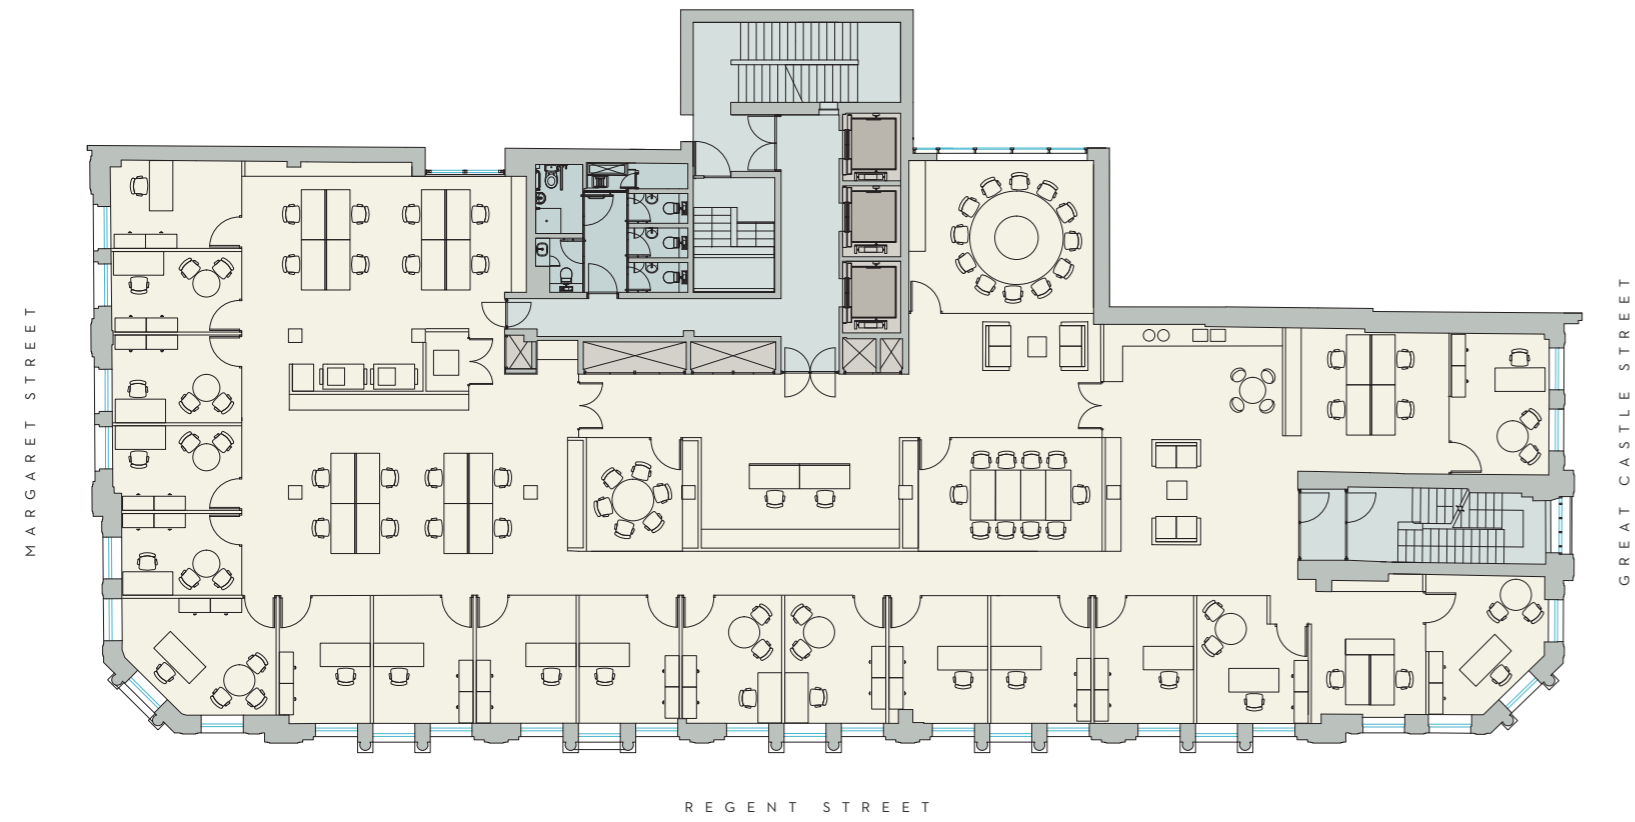

**INDICATIVE CELLULAR LAYOUT**  
(BASED ON FIRST FLOOR)

- OFFICE
- COMMON
- LIFTS
- TOILETS
- PLANT

Open plan workstations	24
Single cellular offices	18
<b>Total headcount</b>	<b>42</b>
<b>Occupancy ratio</b>	<b>1:158 sq ft / 1:15 sq m</b>

**INDICATIVE OPEN LAYOUT**  
(BASED ON TYPICAL FLOOR)

Open plan workstations	60
Single cellular offices	1
<b>Total headcount</b>	<b>61</b>
<b>Occupancy ratio</b>	<b>1:108 sq ft / 1:10 sq m</b>