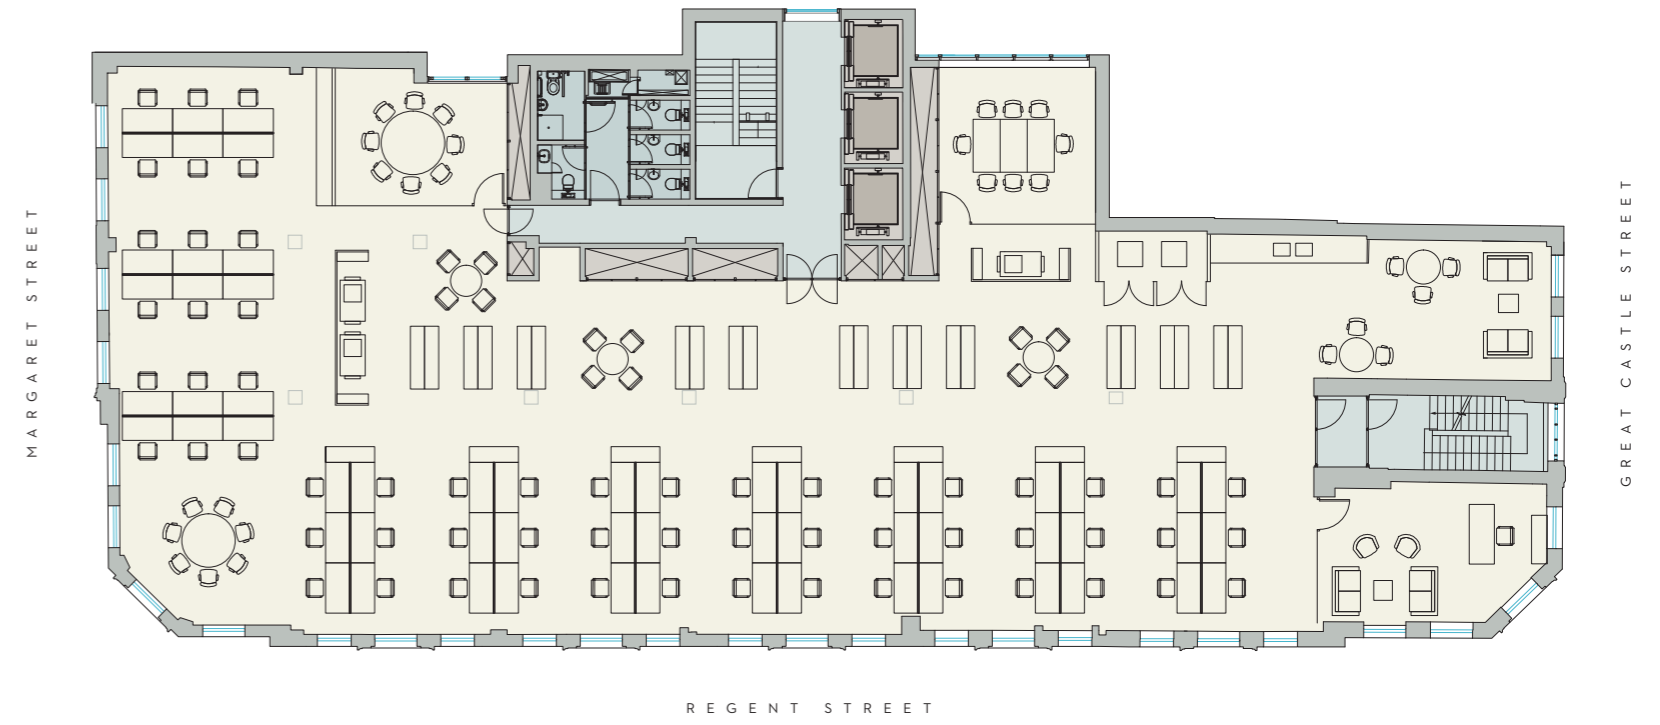

**INDICATIVE CELLULAR LAYOUT**  
(BASED ON FIRST FLOOR)

- OFFICE
- COMMON
- LIFTS
- TOILETS
- PLANT

Open plan workstations	24
Single cellular offices	18
<b>Total headcount</b>	<b>42</b>
<b>Occupancy ratio</b>	<b>1:158 sq ft / 1:15 sq m</b>

**INDICATIVE OPEN LAYOUT**  
(BASED ON TYPICAL FLOOR)

Open plan workstations	60
Single cellular offices	1
<b>Total headcount</b>	<b>61</b>
<b>Occupancy ratio</b>	<b>1:108 sq ft / 1:10 sq m</b>